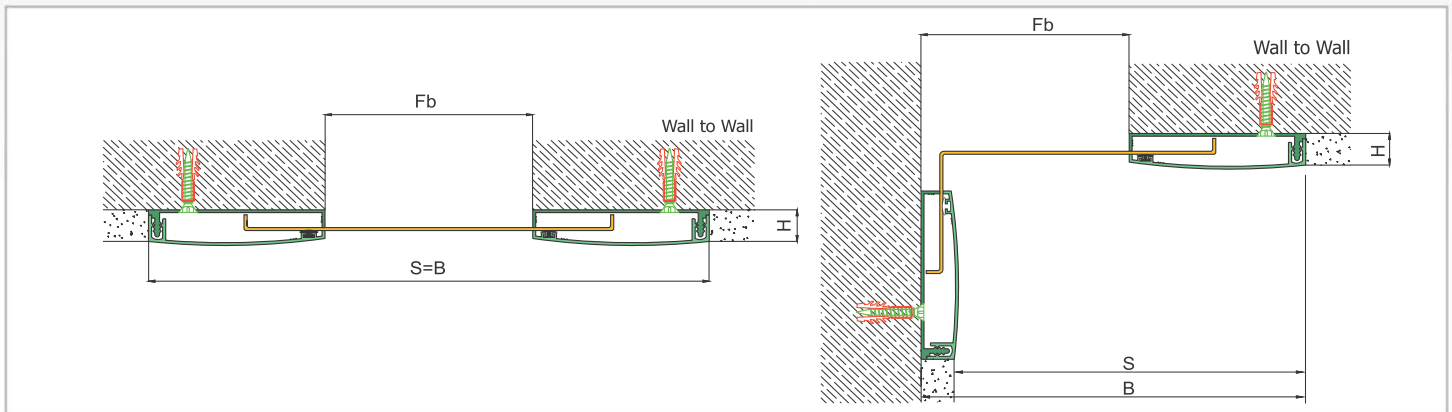

AS A155 profile is designed for wall & ceiling applications at indoor areas as well as exterior wall applications. It functions as a seismic profile and gives a decorative aspect with invisible screwing system. Base frames of the profile are fixed on the surface at both sides and the movable center plate meets the displacements. It can be used as surface or flush mounted. EPDM Cord placed between cover and center plates tighten the plates and eliminate metal stroking noise. For exterior applications, please inform Asteknik before placing an order.

- Application Areas** : Indoor & Outdoor / Wall & Ceiling
- Ideal for** : Airports, Shopping Malls, Residences, Hospitals, Hotels, Commercial & Public Buildings etc.
- Material** : Anodized Aluminum, EPDM Cord
- Aluminum Alloy** : 6063 AA-USA / EN AW 6063
- Optional Supplies** : Fire Barrier, Waterproof EPDM membrane

SEISMIC

* Visuals are representative and the profile configuration may differ depending on the characteristics requested.

LOCATION	MODEL	GAP (Fb) mm	HEIGHT (H) MM	OVERALL WIDTH (B) mm	VISIBLE WIDTH (S) mm	MOVEMENT (W) mm	LOAD CAPACITY	STANDARD LENGTH (mt)
Wall to Wall	AS A155L-050	50	16	220	220	+70/-50	N/A	3
	AS A155-050	50	16	220	220	+70/-50	N/A	3
	AS A155L-080	80	16	250	250	+70/-75	N/A	3
	AS A155L-100	100	16	270	270	+70/-75	N/A	3
	AS A155-100	100	16	270	270	+70/-75	N/A	3
	AS A155L-150	150	16	320	320	±35	N/A	3
	AS A155-150	150	16	320	320	+70/-75	N/A	3
	AS A155L-200	200	16	370	370	±35	N/A	3
	AS A155L-250	250	16	420	420	±35	N/A	3
	AS A155L-300	300	16	470	470	±35	N/A	3