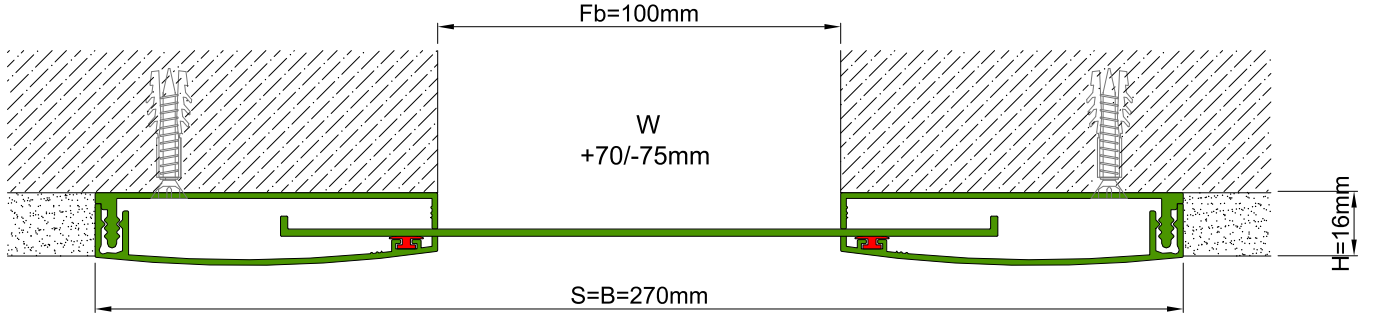

AS A155 profile is designed for wall & ceiling applications at indoor areas as well as exterior wall applications. It functions as a seismic profile and gives a decorative aspect with invisible screwing system. Base frames of the profile are fixed on the surface at both sides and the movable center plate meets the displacements. It can be used as surface or flush mounted. EPDM Cord placed between cover and center plates tighten the plates and eliminate metal stroking noise. For exterior applications, please inform Asteknik before placing an order.

SEISMIC

* Visuals are representative and the profile configuration may differ depending on the characteristics requested.

LOCATION	MODEL	GAP (Fb) mm	HEIGHT (H) MM	OVERALL WIDTH (B) mm	VISIBLE WIDTH (S) mm	MOVEMENT (W) mm	LOAD CAPACITY	STANDARD LENGTH (mt)
Wall to Wall	AS A155L-050	50	16	220	220	+70/-50	N/A	3
	AS A155-050	50	16	220	220	+70/-50	N/A	3
	AS A155L-080	80	16	250	250	+70/-75	N/A	3
	AS A155L-100	100	16	270	270	+70/-75	N/A	3
	AS A155-100	100	16	270	270	+70/-75	N/A	3
	AS A155L-150	150	16	320	320	±35	N/A	3
	AS A155-150	150	16	320	320	+70/-75	N/A	3
	AS A155L-200	200	16	370	370	±35	N/A	3
	AS A155L-250	250	16	420	420	±35	N/A	3
	AS A155L-300	300	16	470	470	±35	N/A	3

Note: Please ask for different sizes
 AS A155L series' center plates are manufactured from aluminum sheet

 AS A155 100
 H16

 AS A155 100
 H16K

Profil No Profile Number	AS A155 100	AS A155 100K
Fb (mm)	100	100
H (mm) yaklaşık approx.	16	16
W± (mm) yaklaşık approx.	+70/-75	±35
Renk Color	Alüminyum Orta ve Üst Kapak: Eloksoallı, Alüminyum Bağlantı Elemanı: Natürel, Fitiller: Siyah Aluminum Center and Cover Plate: Anodised, Aluminum Base Frame: Natural, Inserts: Black	
Malzeme Material	Alüminyum, EPDM Kauçuk(siyah) Aluminum, EPDM Rubber(black)	
Standart Uzunluk Standard Length	3	