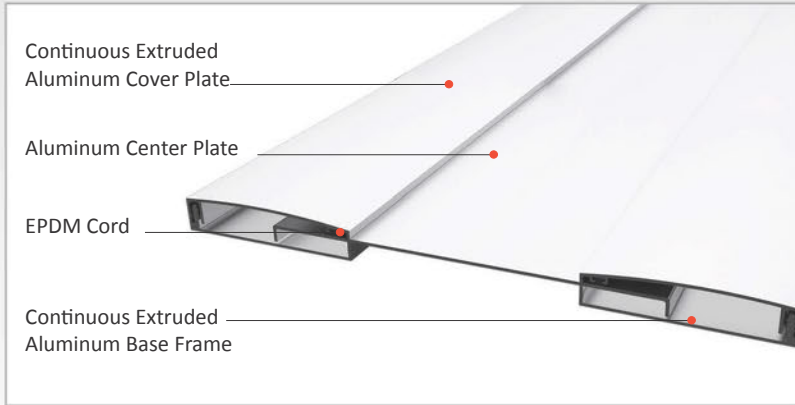

AS A155 profile is designed for wall & ceiling applications at indoor areas as well as exterior wall applications. It functions as a seismic profile and gives a decorative aspect with invisible screwing system. Base frames of the profile are fixed on the surface at both sides and the movable center plate meets the displacements. It can be used as surface or flush mounted. EPDM Cord placed between cover and center plates tighten the plates and eliminate metal stroking noise. For exterior applications, please inform Asteknik before placing an order.

- Application Areas** : Indoor & Outdoor / Wall & Ceiling
- Ideal for** : Airports, Shopping Malls, Residences, Hospitals, Hotels, Commercial & Public Buildings etc.
- Material** : Anodized Aluminum, EPDM Cord
- Aluminum Alloy** : 6063 AA-USA / EN AW 6063
- Optional Supplies** : Fire Barrier, Waterproof EPDM membrane

Note: Please ask for different sizes
 AS A155L series' center plates are manufactured from aluminum sheet

 AS A155 100
 H16

 AS A155 100
 H16K

Profil No Profile Number	AS A155 100	AS A155 100K
Fb (mm)	100	100
H (mm) yaklaşık approx.	16	16
W± (mm) yaklaşık approx.	+70/-75	±35
Renk Color	Alüminyum Orta ve Üst Kapak: Eloksoallı, Alüminyum Bağlantı Elemanı: Natürel, Fitiller: Siyah Aluminum Center and Cover Plate: Anodised, Aluminum Base Frame: Natural, Inserts: Black	
Malzeme Material	Alüminyum, EPDM Kauçuk(siyah) Aluminum, EPDM Rubber(black)	
Standart Uzunluk Standard Length	3	