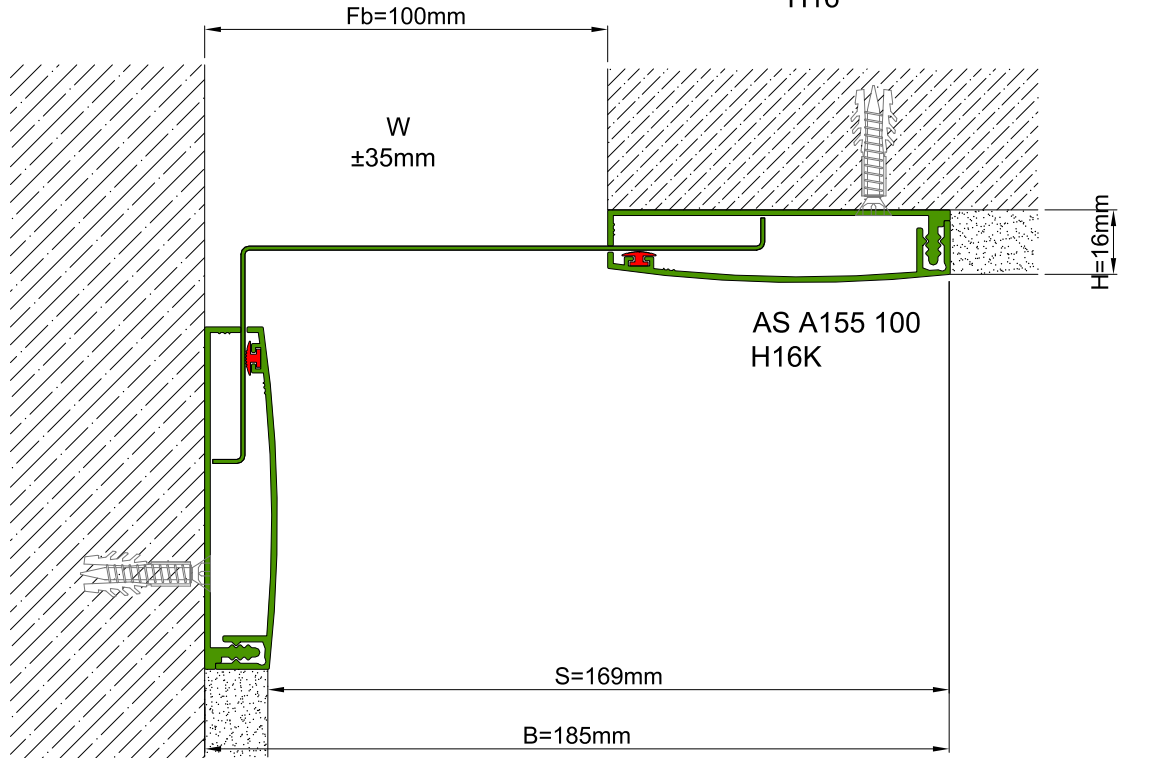

AS A155 profile is designed for wall & ceiling applications at indoor areas as well as exterior wall applications. It functions as a seismic profile and gives a decorative aspect with invisible screwing system. Base frames of the profile are fixed on the surface at both sides and the movable center plate meets the displacements. It can be used as surface or flush mounted. EPDM Cord placed between cover and center plates tighten the plates and eliminate metal stroking noise. For exterior applications, please inform Asteknik before placing an order.

SEISMIC

* Visuals are representative and the profile configuration may differ depending on the characteristics requested.

LOCATION	MODEL	GAP (Fb) mm	HEIGHT (H) MM	OVERALL WIDTH (B) mm	VISIBLE WIDTH (S) mm	MOVEMENT (W) mm	LOAD CAPACITY	STANDARD LENGTH (mt)
Wall to Wall	AS A155L-050	50	16	220	220	+70/-50	N/A	3
	AS A155-050	50	16	220	220	+70/-50	N/A	3
	AS A155L-080	80	16	250	250	+70/-75	N/A	3
	AS A155L-100	100	16	270	270	+70/-75	N/A	3
	AS A155-100	100	16	270	270	+70/-75	N/A	3
	AS A155L-150	150	16	320	320	±35	N/A	3
	AS A155-150	150	16	320	320	+70/-75	N/A	3
	AS A155L-200	200	16	370	370	±35	N/A	3
	AS A155L-250	250	16	420	420	±35	N/A	3
	AS A155L-300	300	16	470	470	±35	N/A	3

Note: Please ask for different sizes
 AS A155L series' center plates are manufactured from aluminum sheet

 AS A155 100
 H16

 AS A155 100
 H16K

Profil No Profile Number	AS A155 100	AS A155 100K
Fb (mm)	100	100
H (mm) yaklaşık approx.	16	16
W± (mm) yaklaşık approx.	+70/-75	±35
Renk Color	Alüminyum Orta ve Üst Kapak: Eloksoallı, Alüminyum Bağlantı Elemanı: Natürel, Fitiller: Siyah Aluminum Center and Cover Plate: Anodised, Aluminum Base Frame: Natural, Inserts: Black	
Malzeme Material	Alüminyum, EPDM Kauçuk(siyah) Aluminum, EPDM Rubber(black)	
Standart Uzunluk Standard Length	3	